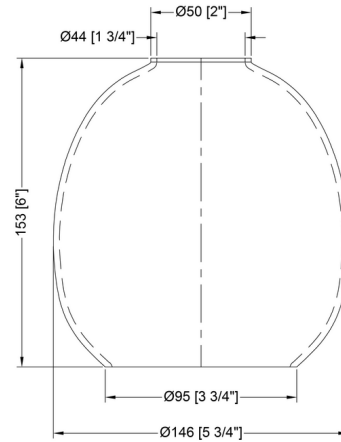

CLICK TO VIEW PRODUCT

Notes: