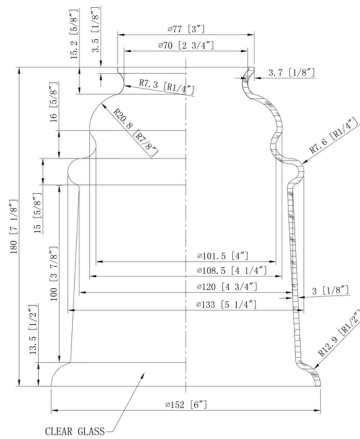

Description

The Canton Mini Pendant features a Clear or Clear Seedy glass shade with a variety of finishes and a textured black cord. Canopy: 4.5 inch diameter.

Specifications

COLOR	Clear Seedy
BODY FINISH	Black
WATTAGE	17W
DIMMER	Standard 120V
DIMENSIONS	6.5"W x 10"H
BULB NOT INCLUDED	1 x Edison ST-Shape/Medium (E26)/17W/120V LED
COUNTRY OF ORIGIN	China

Technical Information

PRODUCT DIMENSIONS Cord Length: 120"

Shown in black / clear seedy

CLICK TO VIEW PRODUCT

Notes: