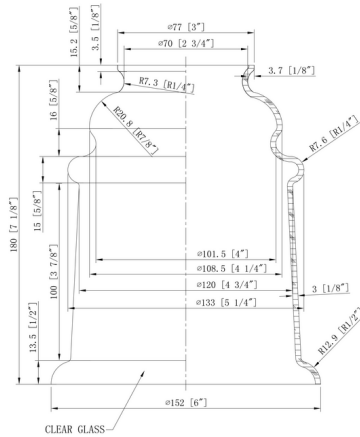

### Description

The Canton Mini Pendant features a Clear or Clear Seedy glass shade with a variety of finishes and a textured black cord. Canopy: 4.5 inch diameter.

### Specifications

COLOR	Clear Seedy
BODY FINISH	Black
WATTAGE	17W
DIMMER	Standard 120V
DIMENSIONS	6.5"W x 10"H
BULB NOT INCLUDED	1 x Edison ST-Shape/Medium (E26)/17W/120V LED
COUNTRY OF ORIGIN	China

### Technical Information

PRODUCT DIMENSIONS	Cord Length: 120"
--------------------	-------------------

Shown in black / clear seedy

CLICK TO VIEW PRODUCT

Notes: