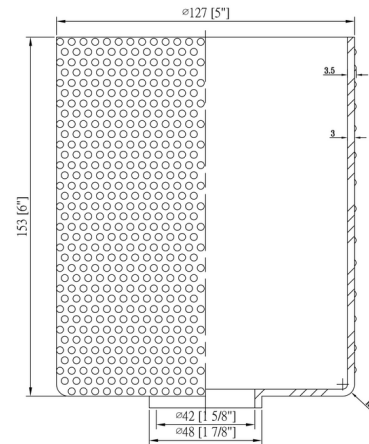

### Specifications

COLOR	Clear Ripple
BODY FINISH	Oil Rubbed Bronze
WATTAGE	12W
DIMMER	Standard 120V
DIMENSIONS	16\"W x 9\"H x 6.5\"D
BULB INCLUDED	2 x Edison ST-Shape/Medium (E26)/6W/120V LED
COUNTRY OF ORIGIN	China