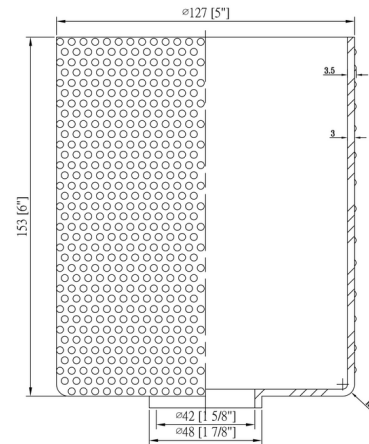

Shown in oil rubbed bronze / clear ripple