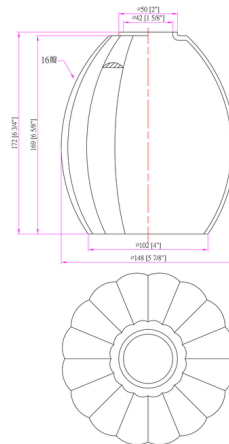

### Description

The Eaton 1 Light Mini Pendant features a Clear fluted glass shade with a Satin Nickel finish and Silver cable. Canopy: 4.5 inch diameter.

Shown in satin nickel / clear

### Specifications

COLOR	Clear
BODY FINISH	Satin Nickel
WATTAGE	17W
DIMMER	Standard 120V
DIMENSIONS	12.5"L x 6"W x 9.5"H
BULB NOT INCLUDED	1 x Edison ST-Shape/Medium (E26)/17W/120V LED
COUNTRY OF ORIGIN	China