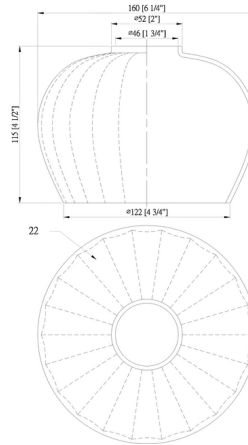

Shown in satin nickel / clear