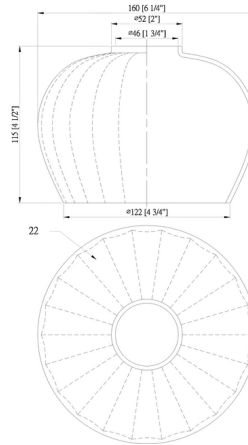

### Specifications

COLOR	Clear
BODY FINISH	Satin Nickel
WATTAGE	51W
DIMMER	Standard 120V
DIMENSIONS	26"W x 10.5"H x 8"D
BULB NOT INCLUDED	3 x Edison ST-Shape/Medium (E26)/17W/120V LED
COUNTRY OF ORIGIN	China