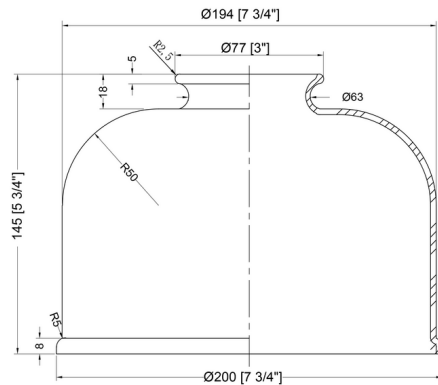

### Description

The Bell 2 Light Bathroom Light features Clear glass shades and an Oil Rubbed Bronze finish. Back plate 4.5 inch diameter.

Shown in oil rubbed bronze / clear

### Specifications

COLOR . . . . . Clear  
BODY FINISH . . . . . Oil Rubbed Bronze  
WATTAGE . . . . . 12W  
DIMMER . . . . . Standard 120V  
DIMENSIONS . . . . . 19"W x 9"H x 10"D  
BULB NOT INCLUDED . . . . . 2 x Edison ST-Shape/Medium (E26)/6W/120V LED  
COUNTRY OF ORIGIN . . . . . China