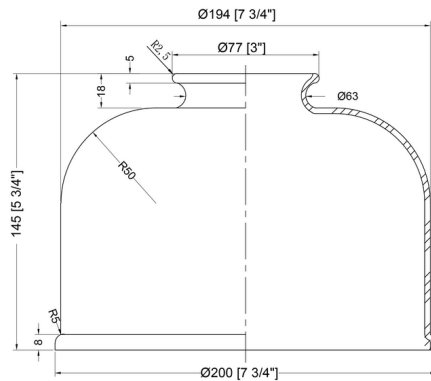

### Description

The Bell 1 Light Mini Pendant features a Clear glass shades with an Oil Rubbed Bronze finish and black textured cord. Canopy: 4.5 inch diameter.

### Specifications

COLOR	Clear
BODY FINISH	Oil Rubbed Bronze
WATTAGE	17W
DIMMER	Standard 120V
DIMENSIONS	8"W x 10"H
BULB NOT INCLUDED	1 x Edison ST-Shape/Medium (E26)/17W/120V LED
COUNTRY OF ORIGIN	China

### Technical Information

PRODUCT DIMENSIONS	Cord Length: 120"
--------------------	-------------------

Shown in oil rubbed bronze / clear

CLICK TO VIEW PRODUCT

Notes: