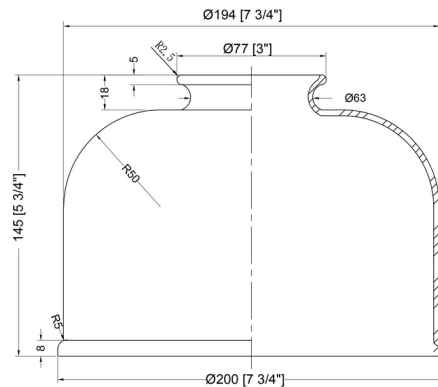

### Description

The Large Bell 1 Light Semi-Flush Mount features a 180 degree adjustable swivel glass bell shade with engraved cast cup. Canopy: 4.5 inch diameter.

Shown in polished chrome / clear

### Specifications

COLOR . . . . .	Clear
BODY FINISH . . . . .	Polished Chrome
WATTAGE . . . . .	17W
DIMMER . . . . .	Standard 120V
DIMENSIONS . . . . .	8"W x 11"H
BULB NOT INCLUDED . . . . .	1 x Edison ST-Shape/Medium (E26)/17W/120V LED
COUNTRY OF ORIGIN . . . . .	China