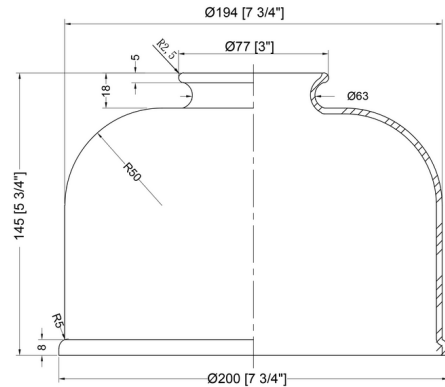

Lightology

lightology.com
866-954-4489
04-25-26

Project: _____
Company: _____
Location: _____ Fixture Type: _____
SPEC #: **INV623558**
Approved On: _____ Approved By: _____

Bell Large Semi Flush Ceiling Light By Innovations Lighting

Description

The Large Bell 1 Light Semi-Flush Mount is available in a variety of class and finish options. Two lamp options. Canopy: 4.5 inch diameter.

Shown in oil rubbed bronze / clear

Specifications

COLOR	Clear
BODY FINISH	Oil Rubbed Bronze
WATTAGE	6W
DIMMER	Standard 120V
DIMENSIONS	8"W x 8"H
BULB NOT INCLUDED	1 x Edison ST-Shape/Medium (E26)/6W/120V LED
COUNTRY OF ORIGIN	China