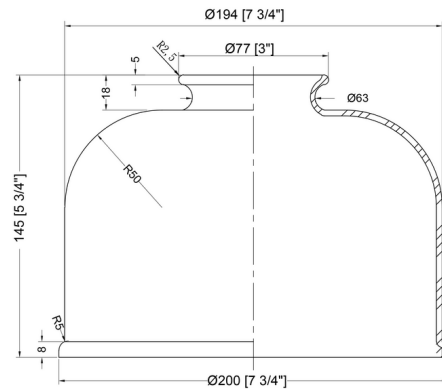

Description

The Large Bell 1 Light Semi-Flush Mount is available in a variety of class and finish options. Two lamp options. Canopy: 4.5 inch diameter.

Shown in satin nickel / clear

Specifications

COLOR	Clear
BODY FINISH	Satin Nickel
WATTAGE	6W
DIMMER	Standard 120V
DIMENSIONS	8"W x 8"H
BULB NOT INCLUDED	1 x Edison ST-Shape/Medium (E26)/6W/120V LED
COUNTRY OF ORIGIN	China