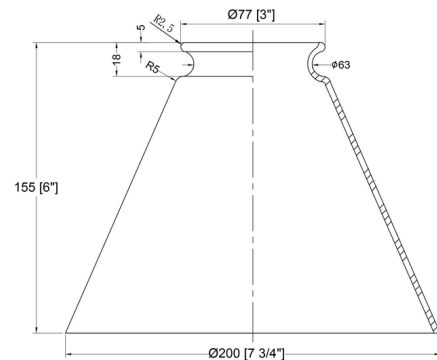

Lightology

lightology.com
866-954-4489
04-24-26

Project: _____
 Company: _____
 Location: _____ Fixture Type: _____
 SPEC #: **INV623570**
 Approved On: _____ Approved By: _____

Cone Large Bathroom Vanity Light By Innovations Lighting

Description

The Cone Large Bathroom Vanity Light features a row of conical glass shades supported by a sleek horizontal bar and round backplate. The outermost lights of each fixture are attached to adjustable locking hinges which allow the lights to be easily aimed up, down, or to the sides. The fixture's straightforward, simple design allows it to complement a wide range of interior decor styles. Note: Only LED lamp options are Title 20 compliant. Not all color/finish combinations are available.

Shown in brushed brass / clear

Specifications

COLOR	Clear
BODY FINISH	Brushed Brass
WATTAGE	120W
DIMMER	Standard 120V
DIMENSIONS	18"W x 11"H x 9"D
BULB NOT INCLUDED	2 x Edison ST-Shape/Medium (E26)/60W/120V Incandescent
COUNTRY OF ORIGIN	China