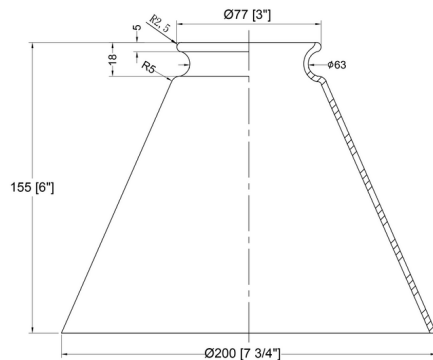

Lightology

lightology.com
866-954-4489
06-21-26

Project: _____
Company: _____
Location: _____ Fixture Type: _____
SPEC #: **INV623570**
Approved On: _____ Approved By: _____

Cone Large Bathroom Vanity Light By Innovations Lighting

Description

The Cone Large Bathroom Vanity Light features a row of conical glass shades supported by a sleek horizontal bar and round backplate. The outermost lights of each fixture are attached to adjustable locking hinges which allow the lights to be easily aimed up, down, or to the sides. The fixture's straightforward, simple design allows it to complement a wide range of interior decor styles. Note: Only LED lamp options are Title 20 compliant. Not all color/finish combinations are available.

Shown in brushed brass / clear

Specifications

COLOR	Clear
BODY FINISH	Brushed Brass
WATTAGE	120W
DIMMER	Standard 120V
DIMENSIONS	18"W x 11"H x 9"D
BULB NOT INCLUDED	2 x Edison ST-Shape/Medium (E26)/60W/120V Incandescent
COUNTRY OF ORIGIN	China