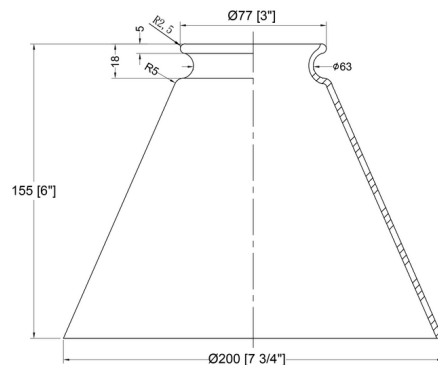

Lightology

lightology.com
866-954-4489
04-08-26

Project: _____
Company: _____
Location: _____ Fixture Type: _____
SPEC #: **INV623588**
Approved On: _____ Approved By: _____

Cone Large Adjustable Wall Sconce By Innovations Lighting

Description

The Large Cone Wall Light features a Clear Seedy, Clear, Matte White, or Smoked glass cone shade with a Brushed Brass finish. 180 degree adjustable swivel with engraved cast cup. Canopy: 4.5 inch diameter. Two lamping options.

Shown in brushed brass / matte white

Specifications

COLOR	Matte White
BODY FINISH	Brushed Brass
WATTAGE	17W
DIMMER	Standard 120V
DIMENSIONS	8"W x 10"H x 9"D
BULB NOT INCLUDED	1 x Edison ST-Shape/Medium (E26)/17W/120V LED
COUNTRY OF ORIGIN	China