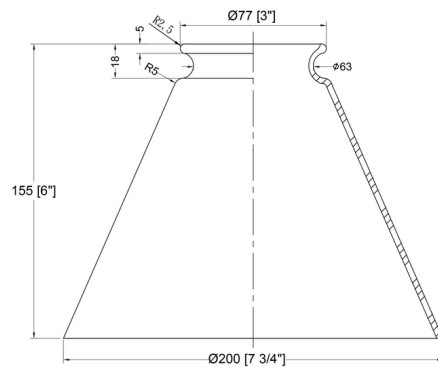

## Cone Large Adjustable Wall Sconce By Innovations Lighting

### Description

The Large Cone Wall Light features a Clear Seedy, Clear, Matte White, or Smoked glass cone shade with a Brushed Brass finish. 180 degree adjustable swivel with engraved cast cup. Canopy: 4.5 inch diameter. Two lamping options.

### Specifications

COLOR	Matte White
BODY FINISH	Brushed Brass
WATTAGE	17W
DIMMER	Standard 120V
DIMENSIONS	8"W x 10"H x 9"D
BULB NOT INCLUDED	1 x Edison ST-Shape/Medium (E26)/17W/120V LED
COUNTRY OF ORIGIN	China