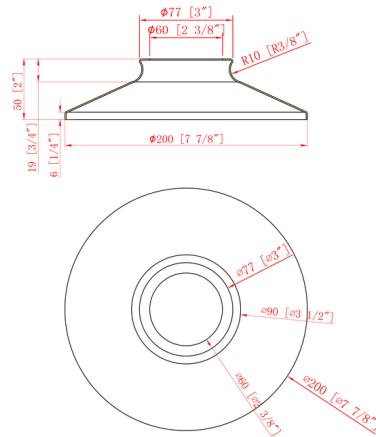

By Innovations Lighting

Description

The Railroad Adjustable Bathroom Fixture features a 180 degree adjustable swivel. 4.5 inch back plate diameter.

Shown in antique copper

Specifications

COLOR	N/A
BODY FINISH	Antique Copper
WATTAGE	34W
DIMMER	Standard 120V
DIMENSIONS	18"W x 8"H x 8"D
BULB NOT INCLUDED	2 x Edison ST-Shape/Medium (E26)/17W/120V LED
COUNTRY OF ORIGIN	China