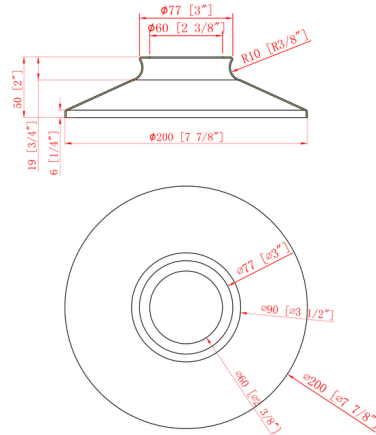

Description

The Railroad Adjustable Bathroom Fixture features a 180 degree adjustable swivel. 4.5 inch back plate diameter.

Shown in antique copper

Specifications

COLOR N/A
BODY FINISH Antique Copper
WATTAGE 34W
DIMMER Standard 120V
DIMENSIONS 18"W x 8"H x 8"D
BULB NOT INCLUDED 2 x Edison ST-Shape/Medium (E26)/17W/120V LED
COUNTRY OF ORIGIN China