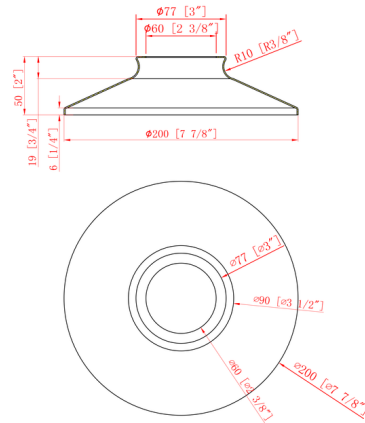

Shown in satin nickel