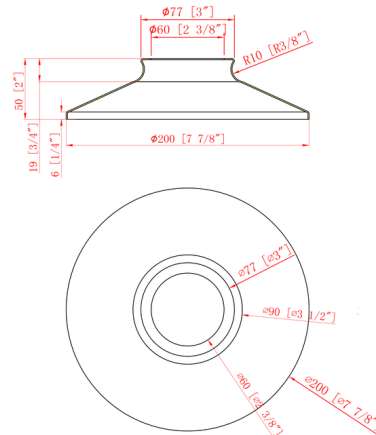

### Description

The Railroad 1 Light Semi-Flush Mount features a 180 degree adjustable swivel shade with an engraved cast cup. Canopy: 4.5 inch diameter.

Shown in antique copper

### Specifications

COLOR	N/A
BODY FINISH	Antique Copper
WATTAGE	17W
DIMMER	Standard 120V
DIMENSIONS	8"W x 11"H
BULB NOT INCLUDED	1 x Edison ST-Shape/Medium (E26)/17W/120V LED
COUNTRY OF ORIGIN	China

CLICK TO VIEW PRODUCT