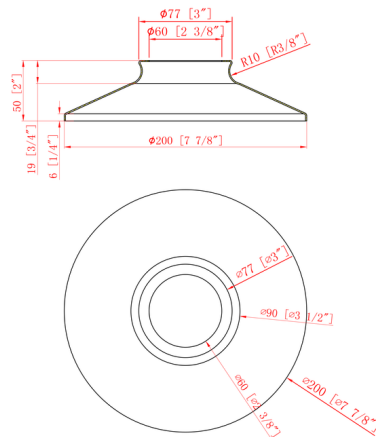

Description

The Railroad 1 Light Semi-Flush Mount features an Oil Rubbed Bronze finish. Canopy: 4.5 inch diameter.

Shown in oil rubbed bronze

Specifications

COLOR	N/A
BODY FINISH	Oil Rubbed Bronze
WATTAGE	17W
DIMMER	Standard 120V
DIMENSIONS	7\"W x 6\"H
BULB NOT INCLUDED	1 x Edison ST-Shape/Medium (E26)/17W/120V LED
COUNTRY OF ORIGIN	China