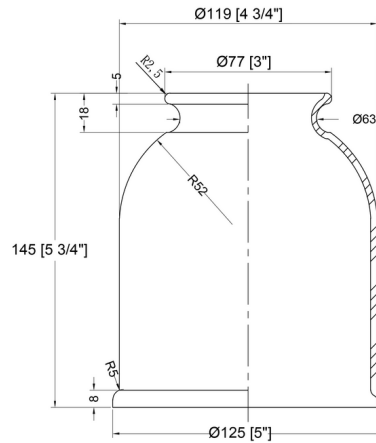

Description

The Bell Adjustable Bathroom Vanity Light features a row of glass, bell-shaped shades supported by a sleek horizontal bar and round backplate. The outermost lights of each fixture are attached to adjustable locking hinges which allow the lights to be easily aimed up, down, or to the sides. The fixture's straightforward, simple design allows it to complement a wide range of interior decor styles. Note: Only the LED lamping option is Title 20 compliant.

Specifications

COLOR Clear
BODY FINISH Brushed Brass
WATTAGE 120W
DIMMER Standard 120V
DIMENSIONS 16"W x 11"H x 8"D
BULB NOT INCLUDED 2 x Edison ST-Shape/Medium (E26)/60W/120V Incandescent
COUNTRY OF ORIGIN China