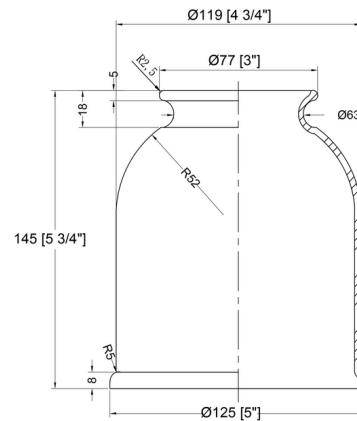

Description

The Large Bell 1 Light Mini Pendant features a Clear glass shades with an Antique Copper finish. Two lamping options. Includes 120 inch textured Black cord. Canopy: 4.5 inch diamter.

Shown in antique copper / clear

Specifications

COLOR	Clear
BODY FINISH	Antique Copper
WATTAGE	100W
DIMMER	Standard 120V
DIMENSIONS	130"L x 5"W x 10"H
BULB NOT INCLUDED	1 x Edison/Medium (E26)/100W/120V Incandescent
COUNTRY OF ORIGIN	China