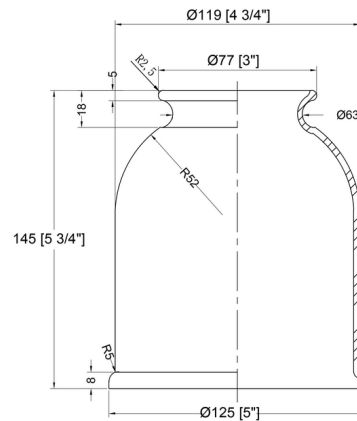

### Description

The Large Bell 1 Light Mini Pendant features a Clear glass shades with an Antique Copper finish. Two lamping options. Includes 120 inch textured Black cord. Canopy: 4.5 inch diamter.

Shown in antique copper / clear

### Specifications

COLOR	Clear
BODY FINISH	Antique Copper
WATTAGE	100W
DIMMER	Standard 120V
DIMENSIONS	130"L x 5"W x 10"H
BULB NOT INCLUDED	1 x Edison/Medium (E26)/100W/120V Incandescent
COUNTRY OF ORIGIN	China