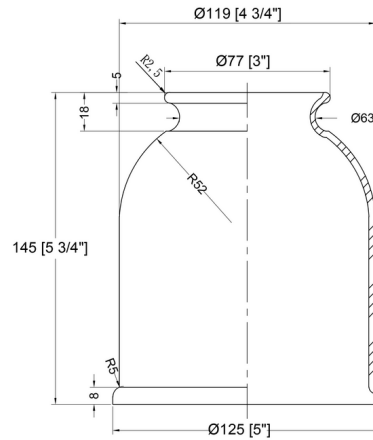

### Description

The Small Bell 1 Light Semi-Flush Mount features a Satin Nickel finish with Matte White cased glass. Canopy: 4.5 inch diameter.

Shown in satin nickel / matte white

### Specifications

COLOR	Matte White
BODY FINISH	Satin Nickel
WATTAGE	17W
DIMMER	Standard 120V
DIMENSIONS	5"W x 9"H
BULB NOT INCLUDED	1 x Edison ST-Shape/Medium (E26)/17W/120V LED
COUNTRY OF ORIGIN	China