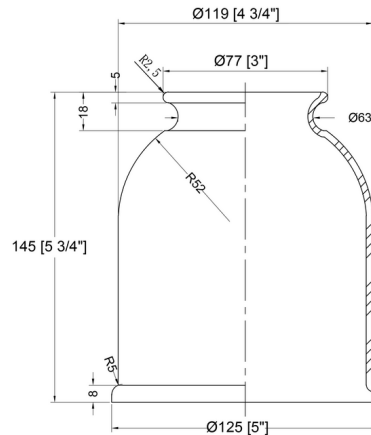

Lightology

lightology.com
866-954-4489
04-10-26

Project: _____
Company: _____
Location: _____ Fixture Type: _____
SPEC #: **INV623760**
Approved On: _____ Approved By: _____

Bell Adjustable Wall Sconce By Innovations Lighting

Description

The Bell Adjustable Wall Light features a glass bell shade with 180 degree adjustable swivel with engraved cast cup. Canopy: 4.5 inch diameter.

Shown in oil rubbed bronze / light smoked

Specifications

COLOR	Light Smoked
BODY FINISH	Oil Rubbed Bronze
WATTAGE	17W
DIMMER	Standard 120V
DIMENSIONS	5"W x 10"H x 7"D
BULB NOT INCLUDED	1 x Edison ST-Shape/Medium (E26)/17W/120V LED
COUNTRY OF ORIGIN	China

CLICK TO VIEW PRODUCT