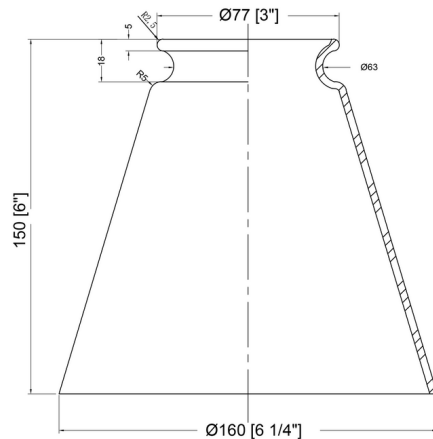

Lightology

lightology.com
866-954-4489
04-27-26

Project: _____

Company: _____

Location: _____ Fixture Type: _____

SPEC #: **INV623772**

Approved On: _____ Approved By: _____

Small Cone Bathroom Vanity Light By Innovations Lighting

Description

The Small Cone 2 Light Bathroom Fixture features Clear glass shades and an Oil Rubbed Bronze finish. Back plate: 4.5 inch diameter.

Shown in oil rubbed bronze / clear

Specifications

COLOR Clear
BODY FINISH Oil Rubbed Bronze
WATTAGE 34W
DIMMER Standard 120V
DIMENSIONS 16"W x 10"H x 8"D
BULB NOT INCLUDED 2 x Edison/Medium (E26)/17W/120V LED
COUNTRY OF ORIGIN China