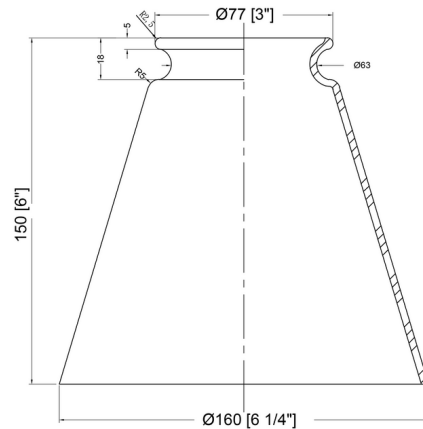

Lightology

lightology.com
866-954-4489
04-10-26

Project: _____
Company: _____
Location: _____ Fixture Type: _____
SPEC #: **INV623788**
Approved On: _____ Approved By: _____

Cone Small Adjustable Wall Sconce By Innovations Lighting

Description

The Small Cone Wall Light features a glass cone shade with a Polished Chrome or Oil Rubbed Bronze finish. 180 degree adjustable swivel with engraved cast cup. Canopy: 4.5 inch diameter.

Shown in polished chrome / matte white

Specifications

COLOR	Matte White
BODY FINISH	Polished Chrome
WATTAGE	17W
DIMMER	Standard 120V
DIMENSIONS	6"W x 10"H x 8"D
BULB NOT INCLUDED	1 x Edison ST-Shape/Medium (E26)/17W/120V LED
COUNTRY OF ORIGIN	China