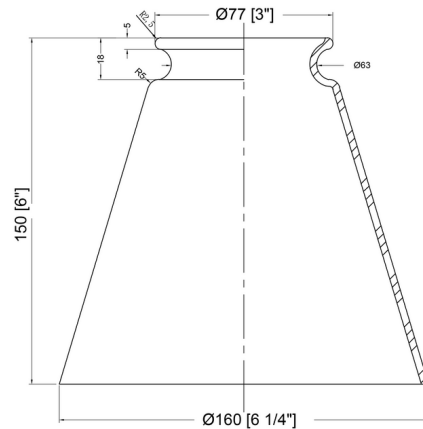

Lightology

lightology.com
866-954-4489
06-04-26

Project: _____

Company: _____

Location: _____ Fixture Type: _____

SPEC #: **INV623788**

Approved On: _____ Approved By: _____

Cone Small Adjustable Wall Sconce By Innovations Lighting

Description

The Small Cone Wall Light features a glass cone shade with a Polished Chrome or Oil Rubbed Bronze finish. 180 degree adjustable swivel with engraved cast cup. Canopy: 4.5 inch diameter.

Shown in polished chrome / matte white

Specifications

COLOR Matte White
BODY FINISH Polished Chrome
WATTAGE 17W
DIMMER Standard 120V
DIMENSIONS 6"W x 10"H x 8"D
BULB NOT INCLUDED 1 x Edison ST-Shape/Medium (E26)/17W/120V LED
COUNTRY OF ORIGIN China