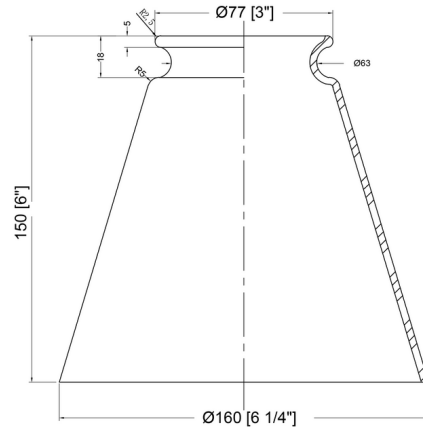

Lightology

lightology.com
866-954-4489
06-04-26

Project: _____

Company: _____

Location: _____ Fixture Type: _____

SPEC #: **INV623788**

Approved On: _____ Approved By: _____

Cone Small Adjustable Wall Sconce By Innovations Lighting

Description

The Small Cone Wall Light features a glass cone shade with a Polished Chrome or Oil Rubbed Bronze finish. 180 degree adjustable swivel with engraved cast cup. Canopy: 4.5 inch diameter.

Shown in polished chrome / matte white

Specifications

COLOR	Matte White
BODY FINISH	Polished Chrome
WATTAGE	17W
DIMMER	Standard 120V
DIMENSIONS	6"W x 10"H x 8"D
BULB NOT INCLUDED	1 x Edison ST-Shape/Medium (E26)/17W/120V LED
COUNTRY OF ORIGIN	China