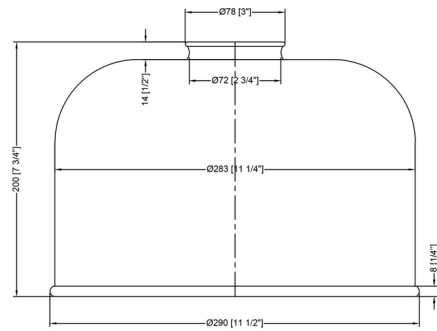

### Description

The X-Large Bell Pendant features a Clear bell glass shade with a Satin Nickel finish. Includes one 6 inch and two 12 inch downrods and a 4.5 inch diameter canopy with hang-straight swivel.

### Specifications

COLOR	Clear
BODY FINISH	Satin Nickel
WATTAGE	17W
DIMMER	Standard 120V
DIMENSIONS	12"W x 13"H
BULB NOT INCLUDED	1 x Edison ST-Shape/Medium (E26)/17W/120V LED
COUNTRY OF ORIGIN	China

CLICK TO VIEW PRODUCT