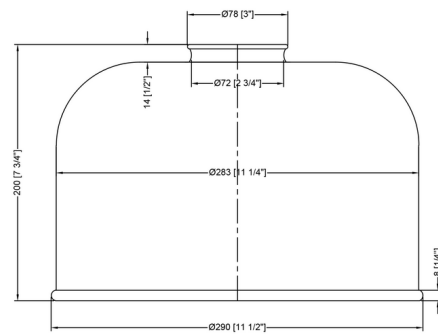

Lightology

lightology.com
866-954-4489
05-24-26

Project: _____

Company: _____

Location: _____ Fixture Type: _____

SPEC #: **INV623800**

Approved On: _____ Approved By: _____

Bell X-Large Adjustable Stem Hung Pendant By Innovations Lighting

Description

The X-Large Bell Pendant features a classic Clear Seedy glass shade with a Brushed Brass finish. Ideally suited for vintage-style filament bulbs. Includes one 6 inch and two 12 inch downrods.

Shown in brushed brass / clear seedy

Specifications

COLOR	Clear Seedy
BODY FINISH	Brushed Brass
WATTAGE	17W
DIMMER	Standard 120V
DIMENSIONS	12"W x 16"H
BULB NOT INCLUDED	1 x Edison ST-Shape/Medium (E26)/17W/120V LED
OTHER BULB OPTIONS	1 x Edison/Medium (E26)/120V LED
COUNTRY OF ORIGIN	China