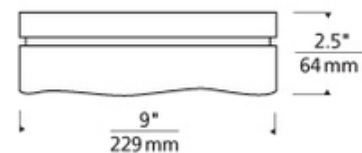

BRAND

Visual Comfort Modern

DESCRIPTION

Fluid Square Halogen Wall/Ceiling mount is created by pouring molten glass into a contoured mold, creating a unique and elegant looking light that changes at every angle. Finish available in Satin Nickel. Includes 40 watt 120 volt T4 G9 halogen lamps. Available in two size options. ADA compliant when used as a wall sconce. Suitable for wet locations. Small: 5.3 inch square x 2 inch height. Large: 9 inch square x 2.5 inch height.

SHADE COLOR	Clear
BODY FINISH	Antique Bronze
WATTAGE	40W
DIMMER	Standard 120V
DIMENSIONS	5.3"W x 2"H x 5.3"D
BULB INCLUDED	
LAMP	1 x JCD/G9/40W/120V Halogen

SPEC # TLG62396

COMPANY

PROJECT

FIXTURE TYPE

APPROVED BY