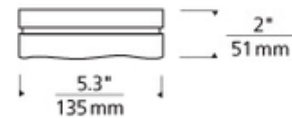

BRAND

Visual Comfort Modern

DESCRIPTION

Fluid Square Halogen Wall/Ceiling mount is created by pouring molten glass into a contoured mold, creating a unique and elegant looking light that changes at every angle. Finish available in Satin Nickel. Includes 40 watt 120 volt T4 G9 halogen lamps. Available in two size options. ADA compliant when used as a wall sconce. Suitable for wet locations. Small: 5.3 inch square x 2 inch height. Large: 9 inch square x 2.5 inch height.

SHADE COLOR	Clear
BODY FINISH	Antique Bronze
WATTAGE	40W
DIMMER	Standard 120V
DIMENSIONS	5.3"W x 2"H x 5.3"D
BULB INCLUDED	
LAMP	1 x JCD/G9/40W/120V Halogen

SPEC # TLG62396

COMPANY

PROJECT

FIXTURE TYPE

APPROVED BY