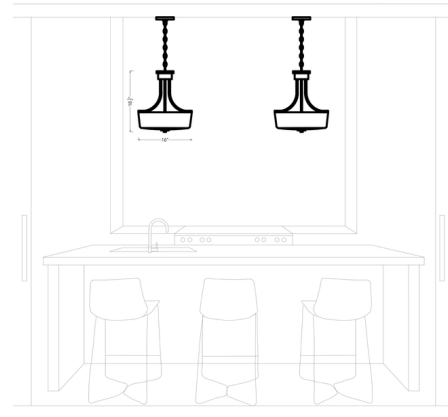

Description

The Canfield Pendant features a Etched glass shade painted White inside and is available in hand brushed Bronze for a warm, tactile, almost Craftsman design style, or a Brushed Nickel to emphasize the more architectural elements of your space. Two lamping options. LED is Energy Star certified. Title 24 compliant. ETL rated for damp locations.

Shown in bronze / etched glass

Specifications

COLOR Etched Glass
BODY FINISH Bronze
WATTAGE 216W
DIMMER Standard 120V
DIMENSIONS 92.38"L x 16"W x 18.5"H
BULB NOT INCLUDED 3 x A19/Medium (E26)/72W/120V Incandescent