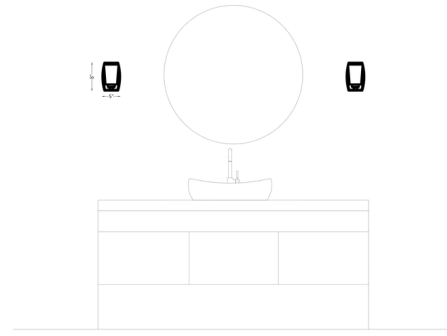

Description

The Franport Wall Sconce has sharp lines and a simplified bases that showcase the minimalist approach with a twist. The clean glass diffuser is complemented by curved steel. Can be installed with shades facing up or down. Available with Incandescent or LED lamp options. LED option is Title 24 compliant.

Shown in bronze / etched white

Specifications

COLOR Etched White
BODY FINISH Bronze
WATTAGE 75W
DIMMER Standard 120V
DIMENSIONS 5"W x 8"H x 6.88"D
BULB NOT INCLUDED 1 x A19/Medium (E26)/75W/120V Incandescent