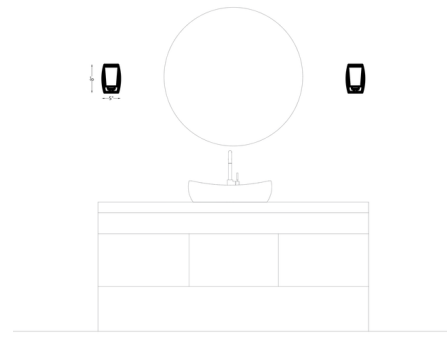

Lightology

lightology.com
866-954-4489
05-31-26

Project: _____
Company: _____
Location: _____ Fixture Type: _____
SPEC #: **SGL624302**
Approved On: _____ Approved By: _____

Franport Wall Sconce By Generation Lighting

Description

The Franport Wall Sconce has sharp lines and a simplified bases that showcase the minimalist approach with a twist. The clean glass diffuser is complemented by curved steel. Can be installed with shades facing up or down. Available with Incandescent or LED lamp options. LED option is Title 24 compliant.

Shown in bronze / etched white

Specifications

COLOR Etched White
BODY FINISH Bronze
WATTAGE 75W
DIMMER Standard 120V
DIMENSIONS 5"W x 8"H x 6.88"D
BULB NOT INCLUDED 1 x A19/Medium (E26)/75W/120V Incandescent