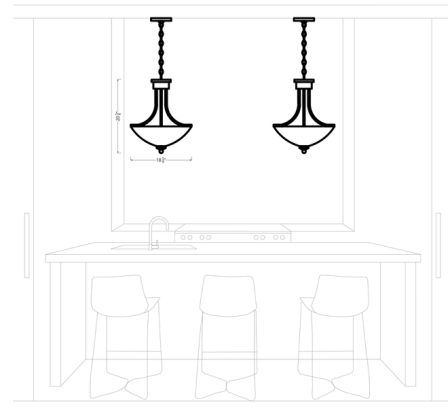

Description

The Geary Pendant brings a clean classic look to your interior space. The glass dome shaped diffuser casts a warm inviting glow across your room. Canopy: 4.875 inch diameter.

Specifications

COLOR Satin Etched
BODY FINISH Brushed Nickel
WATTAGE 27.9W
DIMMER Standard 120V
DIMENSIONS 18.63"W x 20.63"H
BULB INCLUDED 3 x A19/Medium (E26)/9.3W/120V LED

Technical Information

PRODUCT DIMENSIONS Adjustable Chain Length: 72"
COLOR RENDERING 90 CRI
LAMP COLOR 3000K
LUMENS/WATT 86.02
LUMINOUS FLUX 800 lumens

Shown in brushed nickel / satin etched

CLICK TO VIEW PRODUCT