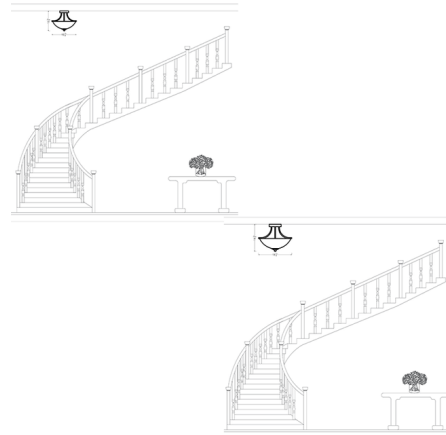

Lightology

lightology.com
866-954-4489
07-02-26

Project: _____

Company: _____

Location: _____ Fixture Type: _____

SPEC #: **SGL624380**

Approved On: _____ Approved By: _____

Geary Convertible Semi Flush Light / Pendant By Generation Lighting

Description

The Geary Convertible Semi Flush / Pendant brings a clean classic look to your interior space. The glass dome shaped diffuser casts a warm inviting glow across your room. May be installed with included chain as a pendant or with the canopy at the ceiling as a semi flush.

Shown in bronze / satin etched

Specifications

COLOR Satin Etched
BODY FINISH Bronze
WATTAGE 200W
DIMMER Standard 120V
DIMENSIONS 13.88"W x 12.38"H
BULB NOT INCLUDED 2 x A19/Medium (E26)/100W/120V Incandescent

Technical Information

PRODUCT DIMENSIONS Adjustable Chain Length: 36"

CLICK TO VIEW PRODUCT

Notes: