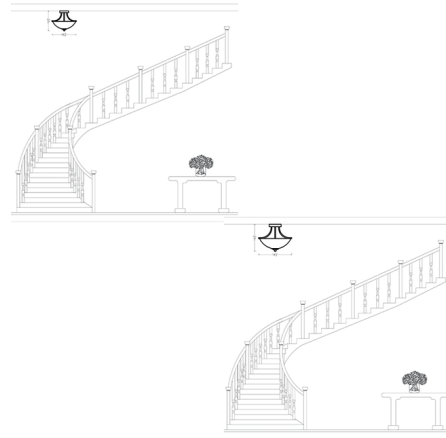

### Description

The Geary Convertible Semi Flush / Pendant brings a clean classic look to your interior space. The glass dome shaped diffuser casts a warm inviting glow across your room. May be installed with included chain as a pendant or with the canopy at the ceiling as a semi flush.

### Specifications

COLOR . . . . . Satin Etched  
BODY FINISH . . . . . Bronze  
WATTAGE . . . . . 200W  
DIMMER . . . . . Standard 120V  
DIMENSIONS . . . . . 13.88"W x 12.38"H  
BULB NOT INCLUDED . . . . . 2 x A19/Medium (E26)/100W/120V Incandescent

### Technical Information

PRODUCT DIMENSIONS . . . . . Adjustable Chain Length: 36"

Shown in bronze / satin etched

CLICK TO VIEW PRODUCT

Notes: