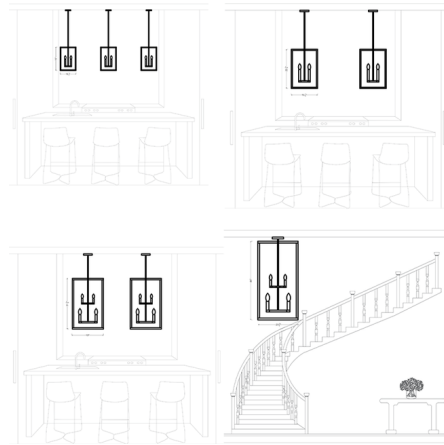

### Description

The Moffet Street Pendant features candelabra lamps surrounded by an open rectangular frame for a light, airy look. Available in a faux wood Washed Pine or three metallic finish options, this versatile fixture can complement a variety of interior styles from rustic to contemporary. Its tall silhouette makes it particularly well-suited to a foyer or entryway with high ceilings. The LED lamp options are California Title 24 compliant. One 6 inch and three 12 inch rods are included for adjustable hanging height.

### Specifications

COLOR . . . . . Washed Pine  
 BODY FINISH . . . . . Chrome  
 WATTAGE . . . . . 180W  
 DIMMER . . . . . Standard 120V  
 DIMENSIONS . . . . . 10.5"W x 15"H x 10.5"D  
 BULB NOT INCLUDED . . . . . 3 x B10/Candelabra (E12)/60W/120V Incandescent  
 OTHER BULB OPTIONS . . . . . 3 x B10/Candelabra (E12)/120V LED

### Technical Information

PRODUCT DIMENSIONS . . . . . Canopy: 5" diameter x 0.75"D

CLICK TO VIEW PRODUCT

Notes: