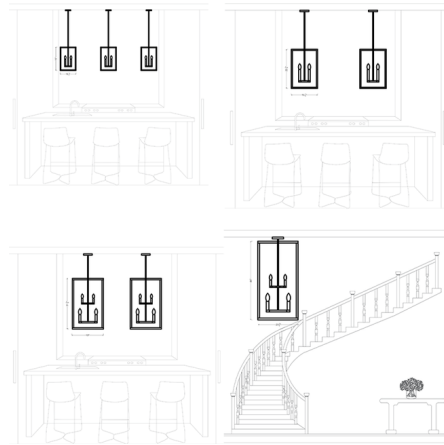

Description

The Moffet Street Pendant features candelabra lamps surrounded by an open rectangular frame for a light, airy look. Available in a faux wood Washed Pine or three metallic finish options, this versatile fixture can complement a variety of interior styles from rustic to contemporary. Its tall silhouette makes it particularly well-suited to a foyer or entryway with high ceilings. The LED lamp options are California Title 24 compliant. One 6 inch and three 12 inch rods are included for adjustable hanging height.

Shown in chrome / washed pine

Specifications

COLOR Washed Pine
BODY FINISH Chrome
WATTAGE 180W
DIMMER Standard 120V
DIMENSIONS 10.5"W x 15"H x 10.5"D
BULB NOT INCLUDED 3 x B10/Candelabra (E12)/60W/120V Incandescent
OTHER BULB OPTIONS 3 x B10/Candelabra (E12)/120V LED

Technical Information

PRODUCT DIMENSIONS Canopy: 5" diameter x 0.75"D

CLICK TO VIEW PRODUCT

Notes: