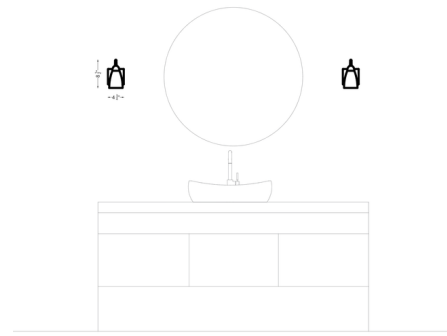

Lightology

lightology.com
866-954-4489
04-16-26

Project: _____

Company: _____

Location: _____ Fixture Type: _____

SPEC #: **SGL624711**

Approved On: _____ Approved By: _____

Seville Wall Sconce By Generation Lighting

Description

The Seville Wall Sconce adds a clean simplicity to your interior space. The teardrop arm holds a curved cone diffuser, casting warm shadows of light across your room. May be mounted with the glass facing up or down.

Shown in bronze / etched white

Specifications

COLOR Etched White
BODY FINISH Bronze
WATTAGE 9W
DIMMER Standard 120V
DIMENSIONS 4.75"W x 8.5"H x 6.63"D
BULB NOT INCLUDED 1 x A19/Medium (E26)/9W/120V LED

CLICK TO VIEW PRODUCT