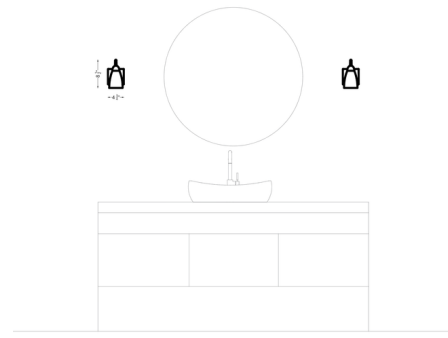

Lightology

lightology.com
866-954-4489
06-04-26

Project: _____

Company: _____

Location: _____ Fixture Type: _____

SPEC #: **SGL624711**

Approved On: _____ Approved By: _____

Seville Wall Sconce By Generation Lighting

Description

The Seville Wall Sconce adds a clean simplicity to your interior space. The teardrop arm holds a curved cone diffuser, casting warm shadows of light across your room. May be mounted with the glass facing up or down.

Shown in bronze / etched white

Specifications

COLOR Etched White
BODY FINISH Bronze
WATTAGE 9W
DIMMER Standard 120V
DIMENSIONS 4.75"W x 8.5"H x 6.63"D
BULB NOT INCLUDED 1 x A19/Medium (E26)/9W/120V LED

CLICK TO VIEW PRODUCT