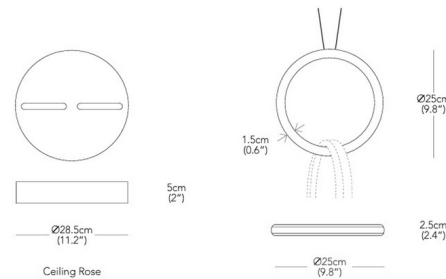

Description

The Circus 250 Pendant, designed by Resident Studio, is a remarkable, theatrical and truly flexible system of interconnected rings. Each ring projects an elegantly diffused warm LED light source outwards around a 360 degree plane. This revolutionary piece is available with two through eleven rings. A matte black canopy is included for both the Brass and Black finishes. Includes a 24V DC driver, dimmable with a 0-10V dimmer.

Shown in brass

Specifications

COLOR	N/A
BODY FINISH	Brass
WATTAGE	38.4W
DIMMER	0-10V
DIMENSIONS	9.8"W x 18.4"H
INTEGRATED LED MODULE	2 x LED/19.2W/120V LED

Technical Information

PRODUCT DIMENSIONS	Cable length: 12" minimum - 196.9" maximum
LAMP LIFE	50000 hours
COLOR RENDERING	95 CRI
LAMP COLOR	3000K
LUMENS/WATT	240.00
LUMINOUS FLUX	4608 lumens