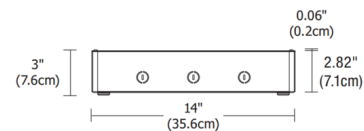

Shown in white

Top View

Side View

### Specifications

COLOR . . . . .	N/A
BODY FINISH . . . . .	White
WATTAGE . . . . .	100W
DIMMER . . . . .	N/A
DIMENSIONS . . . . .	14"W x 10"H x 3"D
BULB NOT INCLUDED . . . . .	N/A

CLICK TO VIEW PRODUCT