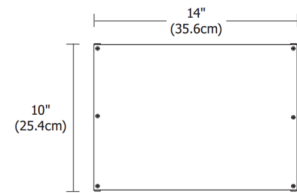

Shown in white

Top View

Side View

### Specifications

COLOR . . . . .	N/A
BODY FINISH . . . . .	White
WATTAGE . . . . .	100W
DIMMER . . . . .	N/A
DIMENSIONS . . . . .	14"W x 10"H x 3"D
BULB NOT INCLUDED . . . . .	N/A

CLICK TO VIEW PRODUCT