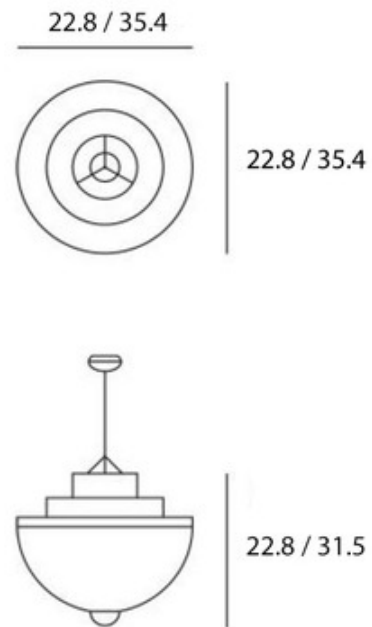

COMPANY	PROJECT	FIXTURE TYPE	APPROVED BY	DATE