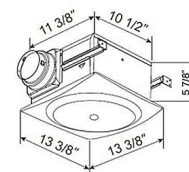

### Specifications

COLOR	N/A
BODY FINISH	White
WATTAGE	N/A
DIMMER	N/A
DIMENSIONS	11.375"W x 5.875"H x 10.5"D
BULB	N/A
COUNTRY OF ORIGIN	China

CLICK TO VIEW PRODUCT

Notes: