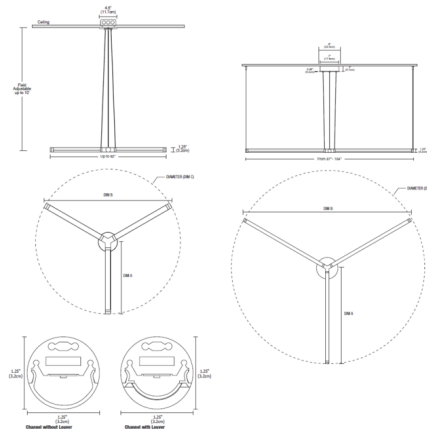

Shown in black / diffused lens