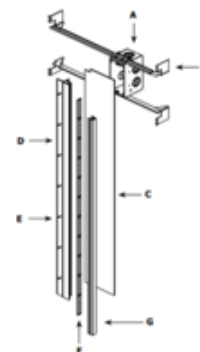

COMPANY	PROJECT	FIXTURE TYPE	APPROVED BY	DATE