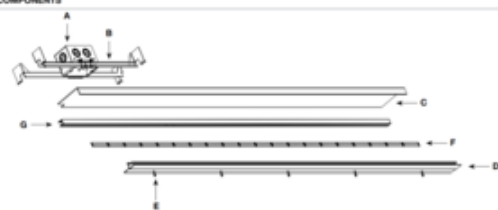

INCLUDED COMPONENTS

- **A. JUNCTION BOX**
  Mounts behind drywall with Adjustable Mounting Bars. Low Voltage 24VDC wires from Remote Power Supply connect to LED wires inside box. Junction Box opening is covered by the channel, and required at the beginning of each run.
- **B. ADJUSTABLE MOUNTING BARS**
  Provide flexibility for mounting in a variety of spaces and orientations. May be secured to studs that are spaced 12"-24" apart.
- **C. BACKER PLATE**
  4" paintable aluminum plate that conceals Junction Box and reflects light.
- **D. VERGE CEILING CHANNEL**
  5/8" deep extrusion houses a single row of LED Soft Strip.
- **E. DRYWALL SCREWS**
  Secures channel to drywall and stud.
- **F. LED SOFT STRIP**
  Commercial-grade white or dynamic color-changing LED Soft Strip. See lamp data for additional details.
- **G. LENS**
  5/8" wide diffused white lens projects a clean line of light without LED dots.

COMPANY	PROJECT	FIXTURE TYPE	APPROVED BY	DATE