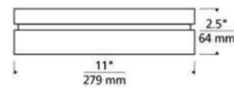

Shown in chrome / white

Specifications

COLOR	White
BODY FINISH	Chrome
WATTAGE	23W
DIMMER	Low Voltage Electronic
DIMENSIONS	11"W x 2.75"H
INTEGRATED LED MODULE	1 x LED/23W/120-277V LED
COUNTRY OF ORIGIN	China