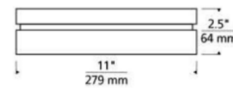

Shown in satin nickel / white

Specifications

COLOR	White
BODY FINISH	Satin Nickel
WATTAGE	23W
DIMMER	Low Voltage Electronic
DIMENSIONS	11"W x 2.75"H
INTEGRATED LED MODULE	1 x LED/23W/120-277V LED
COUNTRY OF ORIGIN	China