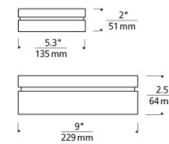

### Specifications

COLOR	White
BODY FINISH	Satin Nickel
WATTAGE	23W
DIMMER	Low Voltage Electronic
DIMENSIONS	9"W x 2.7"H x 9"D
INTEGRATED LED MODULE	1 x LED/23W/120-277V LED
COUNTRY OF ORIGIN	China