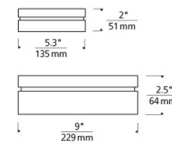

### Specifications

COLOR	White
BODY FINISH	Satin Nickel
WATTAGE	23W
DIMMER	Low Voltage Electronic
DIMENSIONS	9"W x 2.7"H x 9"D
INTEGRATED LED MODULE	1 x LED/23W/120-277V LED
COUNTRY OF ORIGIN	China