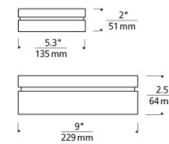

Specifications

COLOR	White
BODY FINISH	Satin Nickel
WATTAGE	23W
DIMMER	Low Voltage Electronic
DIMENSIONS	9"W x 2.7"H x 9"D
INTEGRATED LED MODULE	1 x LED/23W/120-277V LED
COUNTRY OF ORIGIN	China