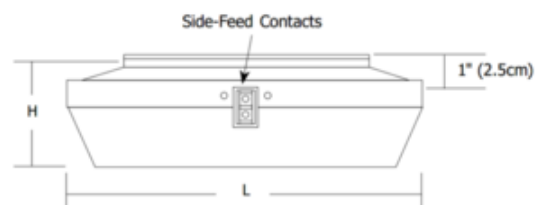

BRAND PureEdge Lighting

DESCRIPTION

Monorail LED 150 watt, 12 volt, surface mount electronic transformer converts 120 volt input to low-voltage 12 volt output. The decorative surface mount transformer mounts to a standard 4 inch square electrical box with round plaster ring or octagon electrical box (not included). Rail attaches to one or both side-feed contacts using push-in conductive connectors (included). Standard surface mount transformer powers the rail 1 inch from ceiling. Use with 1 inch standoff's. Maximum 150 watt load. The 150 watt LED load can power monorail up to 20 feet long.

SHADE COLOR	N/A
BODY FINISH	Antique Bronze
WATTAGE	150W
DIMMER	Low Voltage Electronic
DIMENSIONS	N/A
BULB NOT INCLUDED	
LAMP	LED/150W/12V LED

SPEC # EDG62543

MTE-150L-12-SN

MTE-150L-12-BZ

Dimensions:
7.47"(L) x 2.36"(H)