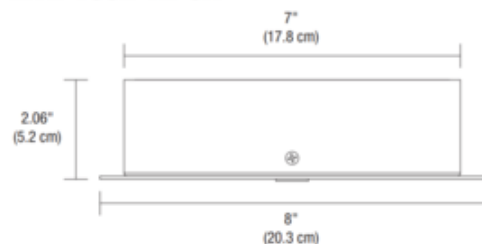

BRAND PureEdge Lighting

DESCRIPTION

Monorail LED 150 watt, 12 volt, surface mount electronic transformer converts 120 volt input to low-voltage 12 volt output. The decorative surface mount transformer mounts to a standard 4 inch square electrical box with round plaster ring or octagon electrical box (not included). Rail attaches to one or both side-feed contacts using push-in conductive connectors (included). Standard surface mount transformer powers the rail 1 inch from ceiling. Use with 1 inch standoff's. Maximum 150 watt load. The 150 watt LED load can power monorail up to 20 feet long.

SHADE COLOR	N/A
BODY FINISH	Antique Bronze
WATTAGE	150W
DIMMER	Low Voltage Electronic
DIMENSIONS	N/A
BULB NOT INCLUDED	
LAMP	LED/150W/12V LED

SPEC # EDG62543

MTE-150L-12-SN

MTE-150L-12-BZ

Dimensions:
7.47"(L) x 2.36"(H)