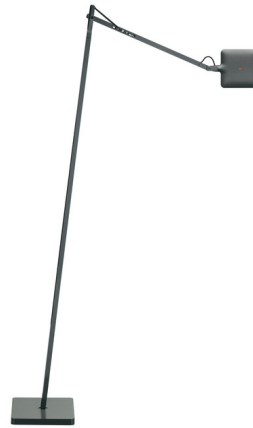

Lightology

lightology.com
866-954-4489
05-24-26

Project: _____

Company: _____

Location: _____ Fixture Type: _____

SPEC #: **FLO62561**

Approved On: _____ Approved By: _____

Kelvin LED Floor Lamp - Floor Model By FLOS

Description

The Kelvin LED Floor Lamp was created with the idea of combining seemingly simple structures with innovative technology. A square-shaped, directional lamp head with a flat LED panel is supported by a sleek aluminum arm, allowing the light source to be aimed for reading or other tasks. The dimmer button on top of the lamp head features 3 brightness levels (100% / 70% / 40%). NOTE: This is a discontinued floor model and limited to quantity on hand.

Shown in anthracite

Specifications

COLOR	N/A
BODY FINISH	Anthracite
WATTAGE	8W
DIMMER	Included
DIMENSIONS	26.57"L x 6.49"W x 43.3"H
INTEGRATED LED MODULE	LED/8W/120V LED
COUNTRY OF ORIGIN	Italy

CLICK TO VIEW PRODUCT