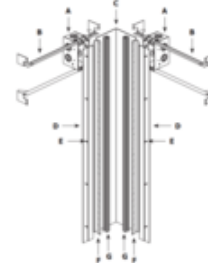

COMPANY	PROJECT	FIXTURE TYPE	APPROVED BY	DATE