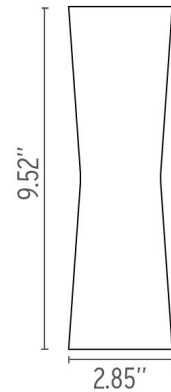

CLICK TO VIEW PRODUCT

Notes: