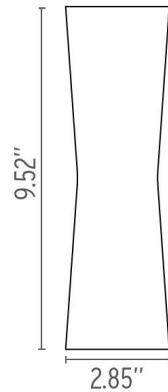

### Specifications

COLOR . . . . . N/A  
BODY FINISH . . . . . Gloss White  
WATTAGE . . . . . 16W  
DIMMER . . . . . N/A  
DIMENSIONS . . . . . 2.85"W x 9.52"H x 2.85"D  
INTEGRATED LED MODULE . . . . . 2 x LED/8W/12V LED  
COUNTRY OF ORIGIN . . . . . Italy

### Technical Information

BEAM ANGLE . . . . . 20°  
LAMP COLOR . . . . . 3000K  
LUMENS/WATT . . . . . 75.00  
LUMINOUS FLUX . . . . . 600 lumens

Shown in gloss white

CLICK TO VIEW PRODUCT

Notes: