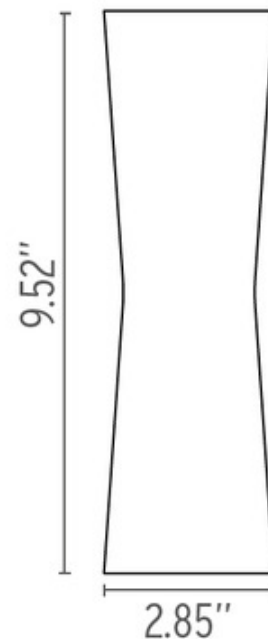

Technical Information

LUMINOUS FLUX	600 lumens
LUMENS/WATT	75.00
LAMP COLOR	3000K
BEAM ANGLE	40°

SPEC # FLO62579

COMPANY

PROJECT

FIXTURE TYPE

APPROVED BY

DATE