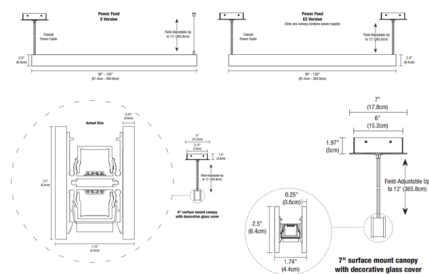

Description

Glide Glass Up/Down Warm Dim End Feed Suspension is a linear LED fixture that offers direct and indirect light in a clean, contemporary style. Available with one or two canopies. Downlight features a diffused white lens with 100 degree beam spread and optional black or white louvers for adjustability. Uplight features a clear frosted 60 degree lens. Glass available in White, Black or Mirror. Channel widths sold in 12 inch increments from 36 to 120 inches with 10 watts (5 watts up/5 watts down) per foot. Supplied with 12 feet of adjustable coaxial cables (fixtures exceeding 96 inch include additional aircraft cables). Available in 27D (2700K to 2000K) and 30D (3000K to 2000K) Warm Dim color temperatures. 120 volt input, 24VDC Class 2 output, electronic low voltage LED power supply included in canopy. Dimmable with an electronic low voltage dimmer: (Lutron Diva DVELV-300P, Lutron Skylark SELV-300P, Lutron Maestro MAELV-600 and Lutron Radio Ra 2, or Legrand Adorne ADTP703TU), sold separately. ETL listed. Made in USA. 5 year warranty. Product is built to order.

Specifications

COLOR No Louver
 BODY FINISH White Glass
 WATTAGE 30W
 DIMMER Low Voltage Electronic
 DIMENSIONS 36"L x 1.74"W x 2.5"H
 INTEGRATED LED MODULE 3 x LED/10W/120V LED

Technical Information

LAMP LIFE 50000 hours
 COLOR RENDERING 92 CRI
 LAMP COLOR 2700K Warm Dim
 LUMENS/WATT 170.70
 LUMINOUS FLUX 1707 lumens

Shown in white glass / no louver

Series	LED Module	LED Power
10' LED Canopy	48 x 12"	60
120" LED Canopy	48 x 12"	60
120" LED Canopy	48 x 12"	60

CLICK TO VIEW PRODUCT

Notes: