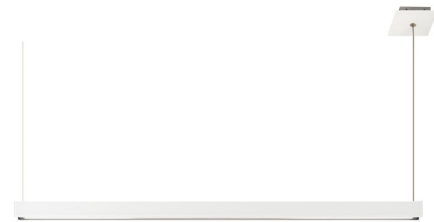

Description

Glide Glass Up/Down Warm Dim End Feed Suspension is a linear LED fixture that offers direct and indirect light in a clean, contemporary style. Available with one or two canopies. Downlight features a diffused white lens with 100 degree beam spread and optional black or white louvers for adjustability. Uplight features a clear frosted 60 degree lens. Glass available in White, Black or Mirror. Channel widths sold in 12 inch increments from 36 to 120 inches with 10 watts (5 watts up/5 watts down) per foot. Supplied with 12 feet of adjustable coaxial cables (fixtures exceeding 96 inch include additional aircraft cables). Available in 27D (2700K to 2000K) and 30D (3000K to 2000K) Warm Dim color temperatures. 120 volt input, 24VDC Class 2 output, electronic low voltage LED power supply included in canopy. Dimmable with an electronic low voltage dimmer: (Lutron Diva DVELV-300P, Lutron Skylark SELV-300P, Lutron Maestro MAELV-600 and Lutron Radio Ra 2, or Legrand Adorne ADTP703TU), sold separately. ETL listed. Made in USA. 5 year warranty. Product is built to order.

Specifications

COLOR No Louver
 BODY FINISH White Glass
 WATTAGE 30W
 DIMMER Low Voltage Electronic
 DIMENSIONS 36"L x 1.74"W x 2.5"H
 INTEGRATED LED MODULE 3 x LED/10W/120V LED

Technical Information

LAMP LIFE 50000 hours
 COLOR RENDERING 92 CRI
 LAMP COLOR 2700K Warm Dim
 LUMENS/WATT 170.70
 LUMINOUS FLUX 1707 lumens

Shown in white glass / no louver

Series	LED Module	LED Power
27D 30W	3 x 10W	30W
30D 30W	3 x 10W	30W

CLICK TO VIEW PRODUCT

Notes: