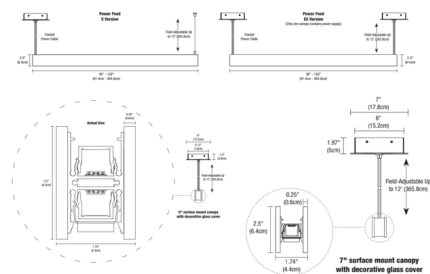

Description

Glide Glass Up/Down Warm Dim End Feed Suspension is a linear LED fixture that offers direct and indirect light in a clean, contemporary style. Available with one or two canopies. Downlight features a diffused white lens with 100 degree beam spread and optional black or white louvers for adjustability. Uplight features a clear frosted 60 degree lens. Glass available in White, Black or Mirror. Channel widths sold in 12 inch increments from 36 to 120 inches with 10 watts (5 watts up/5 watts down) per foot. Supplied with 12 feet of adjustable coaxial cables (fixtures exceeding 96 inch include additional aircraft cables). Available in 27D (2700K to 2000K) and 30D (3000K to 2000K) Warm Dim color temperatures. 120 volt input, 24VDC Class 2 output, electronic low voltage LED power supply included in canopy. Dimmable with an electronic low voltage dimmer: (Lutron Diva DVELV-300P, Lutron Skylark SELV-300P, Lutron Maestro MAELV-600 and Lutron Radio Ra 2, or Legrand Adorne ADTP703TU), sold separately. ETL listed. Made in USA. 5 year warranty. Product is built to order.

Specifications

COLOR No Louver
 BODY FINISH White Glass
 WATTAGE 30W
 DIMMER Low Voltage Electronic
 DIMENSIONS 36"L x 1.74"W x 2.5"H
 INTEGRATED LED MODULE 3 x LED/10W/120V LED

Technical Information

LAMP LIFE 50000 hours
 COLOR RENDERING 92 CRI
 LAMP COLOR 2700K Warm Dim
 LUMENS/WATT 170.70
 LUMINOUS FLUX 1707 lumens

Shown in white glass / no louver

Series	LED Module	LED Power
27D 30W	3 x 10W	30W
30D 30W	3 x 10W	30W

CLICK TO VIEW PRODUCT

Notes: