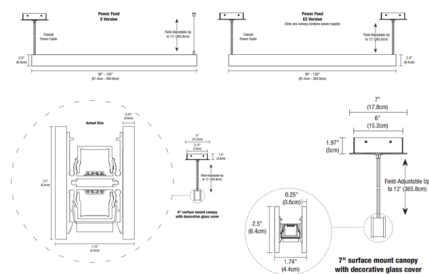

Description

Glide Glass Up/Down Warm Dim End Feed Suspension is a linear LED fixture that offers direct and indirect light in a clean, contemporary style. Available with one or two canopies. Downlight features a diffused white lens with 100 degree beam spread and optional black or white louvers for adjustability. Uplight features a clear frosted 60 degree lens. Glass available in White, Black or Mirror. Channel widths sold in 12 inch increments from 36 to 120 inches with 10 watts (5 watts up/5 watts down) per foot. Supplied with 12 feet of adjustable coaxial cables (fixtures exceeding 96 inch include additional aircraft cables). Available in 27D (2700K to 2000K) and 30D (3000K to 2000K) Warm Dim color temperatures. 120 volt input, 24VDC Class 2 output, electronic low voltage LED power supply included in canopy. Dimmable with an electronic low voltage dimmer: (Lutron Diva DVELV-300P, Lutron Skylark SELV-300P, Lutron Maestro MAELV-600 and Lutron Radio Ra 2, or Legrand Adorne ADTP703TU), sold separately. ETL listed. Made in USA. 5 year warranty. Product is built to order.

Specifications

COLOR No Louver
 BODY FINISH White Glass
 WATTAGE 30W
 DIMMER Low Voltage Electronic
 DIMENSIONS 36"L x 1.74"W x 2.5"H
 INTEGRATED LED MODULE 3 x LED/10W/120V LED

Technical Information

LAMP LIFE 50000 hours
 COLOR RENDERING 92 CRI
 LAMP COLOR 2700K Warm Dim
 LUMENS/WATT 170.70
 LUMINOUS FLUX 1707 lumens

Shown in white glass / no louver

| Series | LED Module | LED Power |
|---------|------------|-----------|
| 27D 30W | 3 x 10W | 30W |
| 30D 30W | 3 x 10W | 30W |

CLICK TO VIEW PRODUCT

Notes: