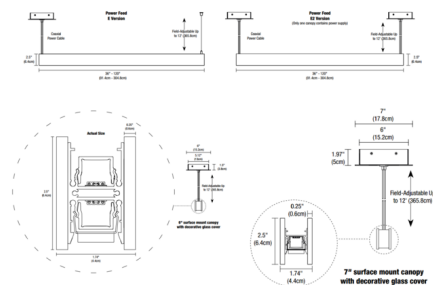

CLICK TO VIEW PRODUCT

Notes: