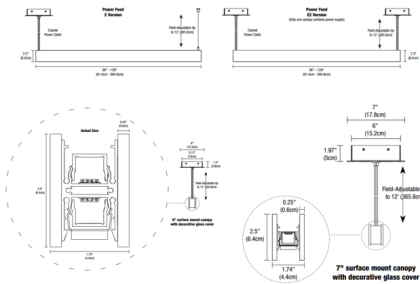

Description

Glide Wood Up/Down End Feed Suspension is a linear LED fixture that offers direct and indirect light in a clean, contemporary style. Available with one or two canopies. Downlight features a diffused white lens with 100 degree beam spread and optional black or white louvers for adjustability. Uplight features a clear frosted 60 degree lens. Available in seven color temperature options. Channel widths sold in 12 inch increments from 36 to 120 inches with 7 (2 watts up/5 watts down), 10 (5 watts up/5 watts down), or 12 watts (5 watts up/7.5 watts down) per foot. Supplied with 12 feet of adjustable coaxial cables (fixtures exceeding 96 inch include additional aircraft cables). 120 volt input, 24VDC Class 2 output, electronic low voltage LED power supply included in canopy. Dimmable with an electronic low voltage dimmer: (Lutron Diva DVELV-300P, Lutron Skylark SELV-300P, Lutron Maestro MAELV-600 and Lutron Radio Ra 2, or Legrand Adorne ADTP703TU), sold separately. Uplight and downlight can be individually dimmed using two electronic low voltage dimmers. 5 year warranty. Product is built to order.

Specifications

COLOR No Louver
 BODY FINISH Wood Walnut
 WATTAGE 21W
 DIMMER Low Voltage Electronic
 DIMENSIONS 36"L x 1.74"W x 2.5"H
 INTEGRATED LED MODULE 3 x LED/7W/120V LED

Technical Information

LAMP LIFE 50000 hours
 COLOR RENDERING 95 CRI
 LAMP COLOR 2700K
 LUMENS/WATT 171.00
 LUMINOUS FLUX 1197 lumens

Shown in wood walnut / no louver

DIMENSIONS		12" Canopy	18" Canopy
Length	36"	36"	36"
Width	1.74"	1.74"	1.74"
Height	2.5"	2.5"	2.5"

CLICK TO VIEW PRODUCT

Notes: