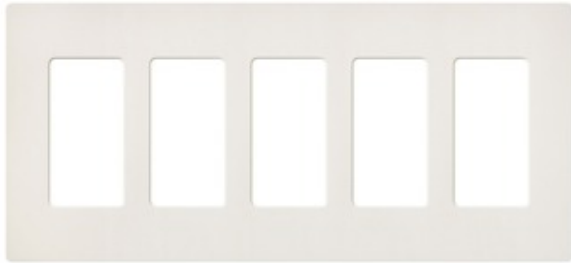

Claro Designer Style 5 Gang Wall Plate

Description:

Claro Designer Style Wall Plate comes in 1-, 2-, 3-, 4-, 5- or 6-gang sizes. Lutron wall plates are screwless, seamless, and have no visible hardware. For use with Lutron dimmers and switches including Maestro, Maestro IR, Maestro Wireless, Pico Wireless Control, Diva, Skylark Contour, and Skylark. Available in glossy or satin finishes. Glossy colors are: white, ivory, almond, light almond, grey, brown, and black. Satin colors are: biscuit, taupe, greenbriar, eggshell, and snow. Also available in stainless steel. 10.18 inch width x 4.69 inch height x .3 inch depth.

Shown in: Satin Biscuit

List Price: \$71.25
Our Price: \$42.75

Shade Color: N/A
Body Finish: Satin Biscuit
Lamp: N/A
Wattage: N/A
Dimmer: N/A
Dimensions: 4.69"H x 10.18"W x 0.3"D

Product Number: LUT6280			
Company:		Fixture Type:	Date: Apr 27, 2018
Project:		Approved By:	